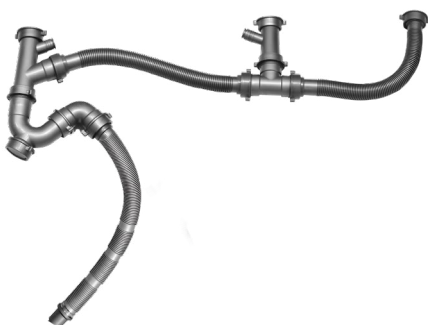

Model Code	MDP-51
Product	Drain Pipe
Features	• High Density Polypropylene Construction • Suitable For Three Bowl Sink with 1.5" drainer outlet
M.R.P (Incl. of all Taxes)	₹2,999/-