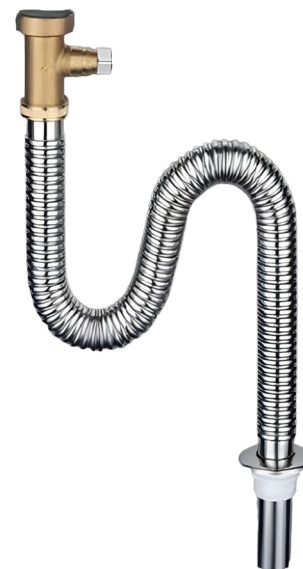

Soap Dispenser

| | |
|----------------------------|-----------------------------------------------|
| Model Code | MSD-21 |
| Product | Liquid Soap Dispenser |
| Dimensions | Overall Height: 110mm Overall Width: 115mm |
| Available Finish | Brushed Finish |
| M.R.P (Incl. of all Taxes) | ₹ 3,999/- |

| | |
|----------------------------|-----------------------------------------------|
| Model Code | MSD-23 |
| Product | Liquid Soap Dispenser |
| Dimensions | Overall Height: 220mm Overall Width: 125mm |
| Available Finish | Brushed Finish |
| M.R.P (Incl. of all Taxes) | ₹ 9,999/- |

Drain Pipe

| | |
|----------------------------|--------------------------------------------------------------------------------------------------------------------------------------------|
| Model Code | MDP-45 |
| Product | Drain Pipe |
| Features | <ul style="list-style-type: none"> • SUS 304 Construction • Suitable For Double Bowl Sink with 1.5" drainer outlet |
| M.R.P (Incl. of all Taxes) | ₹ 4,999/- |

Drain Pipe

| | |
|----------------------------|-------------------------------------------------------------------------------------------------------------------------------------------------------------|
| Model Code | MDP-47 |
| Product | Drain Pipe |
| Features | <ul style="list-style-type: none"> • High Density Polypropylene Construction • Suitable For Double Bowl Sink with 2" drainer outlet |
| M.R.P (Incl. of all Taxes) | ₹3,199/- |